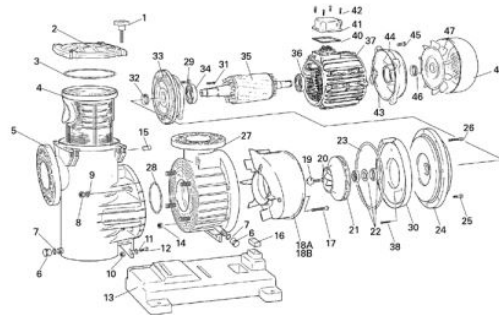

MATERIALS

N.	PARTS	MATERIALS
5	PREFILTER BODY	FIBREGLASS REINFORCED POLYPROPYLENE
27	PUMP BODY	FIBREGLASS REINFORCED POLYPROPYLENE
18	VOLUTE	FIBREGLASS REINFORCED POLYPROPYLENE
13	BASE	FIBREGLASS REINFORCED POLYPROPYLENE
24	PUMP BODY COVER	FIBREGLASS REINFORCED POLYPROPYLENE
4	PREFILTER CANISTER	POLYETHYLENE
2	PREFILTER COVER	POLYCARBONATE
21	IMPELLER	NORYL/BRONZE*
22	MECHANICAL SEAL	CERAMIC, CARBON, AND AISI 316
-	SCREWS	AISI 314
35	SHAFT	AISI 316

* Bronze impeller available on request for Europro 550 T, 750 T and 1000 T models.
* Bronze impeller supplied as standard for Europro 1250 T and 1500 T models.