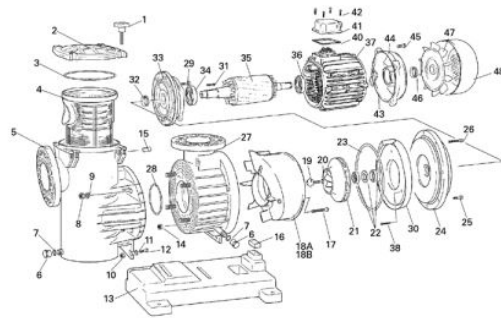

MATERIALS

N.	PARTS	MATERIALS
5	PREFILTER BODY	FIBREGLASS REINFORCED POLYPROPYLENE
27	PUMP BODY	FIBREGLASS REINFORCED POLYPROPYLENE
18	VOLUTE	FIBREGLASS REINFORCED POLYPROPYLENE
13	BASE	FIBREGLASS REINFORCED POLYPROPYLENE
24	PUMP BODY COVER	FIBREGLASS REINFORCED POLYPROPYLENE
4	PREFILTER CANISTER	POLYETHYLENE
2	PREFILTER COVER	POLYCARBONATE
21	IMPELLER	NORYL/BRONZE*
22	MECHANICAL SEAL	CERAMIC, CARBON, AND AISI 316
-	SCREWS	AISI 314
35	SHAFT	AISI 316

* Bronze impeller available on request for Europro 550 T, 750 T and 1000 T models.
* Bronze impeller supplied as standard for Europro 1250 T and 1500 T models.