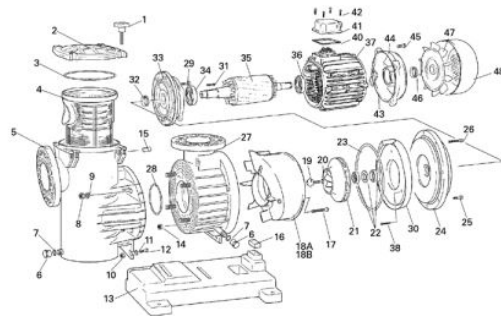

MATERIALS

N.	PARTS	MATERIALS
5	PREFILTER BODY	FIBREGLASS REINFORCED POLYPROPYLENE
27	PUMP BODY	FIBREGLASS REINFORCED POLYPROPYLENE
18	VOLUTE	FIBREGLASS REINFORCED POLYPROPYLENE
13	BASE	FIBREGLASS REINFORCED POLYPROPYLENE
24	PUMP BODY COVER	FIBREGLASS REINFORCED POLYPROPYLENE
4	PREFILTER CANISTER	POLYETHYLENE
2	PREFILTER COVER	POLYCARBONATE
21	IMPELLER	NORYL/BRONZE*
22	MECHANICAL SEAL	CERAMIC, CARBON, AND AISI 316
-	SCREWS	AISI 314
35	SHAFT	AISI 316

* Bronze impeller available on request for Europro 550 T, 750 T and 1000 T models.
* Bronze impeller supplied as standard for Europro 1250 T and 1500 T models.